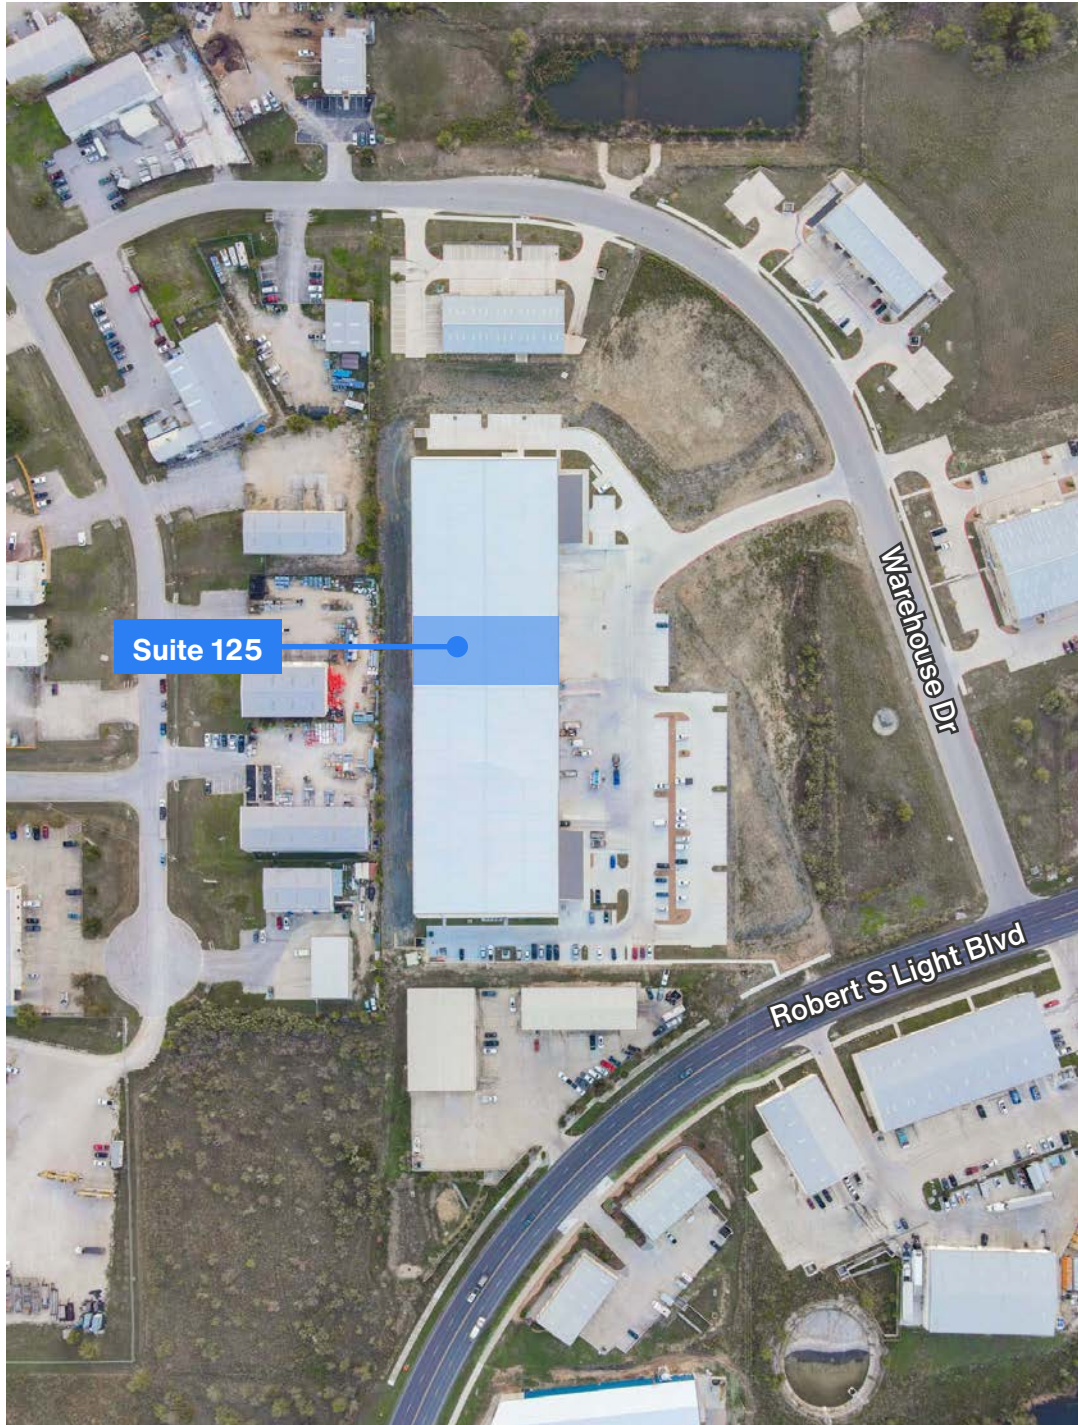

Buda Business Center

13,125 SF
Warehouse Space

334 Warehouse Drive - Buda, TX 78710

Davis Bass
bass@hpitx.com
(512) 203-5130

Brooks Benkendorfer
brooks@hpitx.com
(512) 848-2582

No warranty or representation, expressed or implied, is made as to the accuracy of the information contained herein, and same is submitted subject to errors, omissions, change of price, rental or other conditions, withdrawal without notice, and to any special listing conditions imposed by the principals.