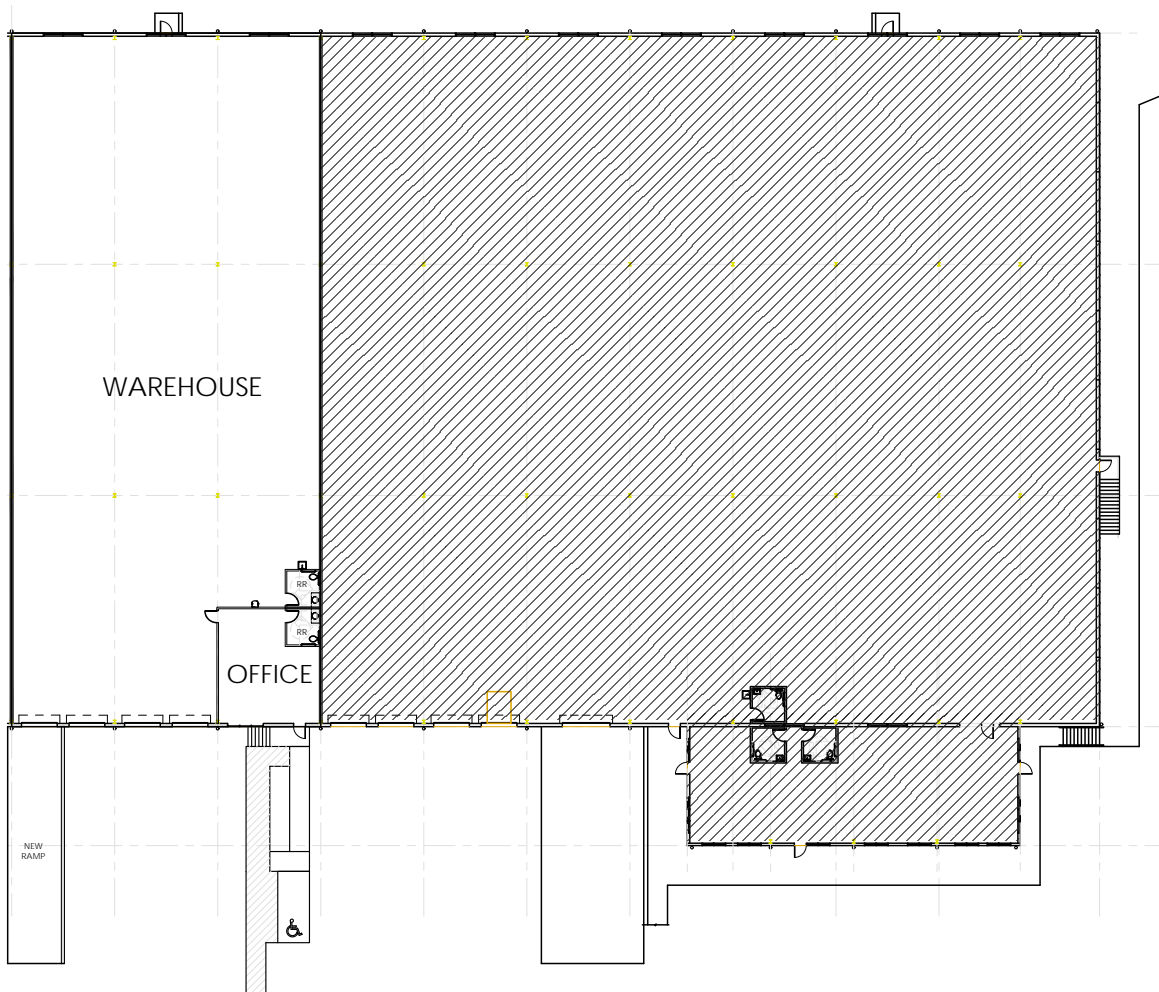

Buda Business Center

13,125 SF
Warehouse Space

334 Warehouse Drive - Buda, TX 78710

Davis Bass
bass@hpitx.com
(512) 203-5130

Brooks Benkendorfer
brooks@hpitx.com
(512) 848-2582

No warranty or representation, expressed or implied, is made as to the accuracy of the information contained herein, and same is submitted subject to errors, omissions, change of price, rental or other conditions, withdrawal without notice, and to any special listing conditions imposed by the principals.