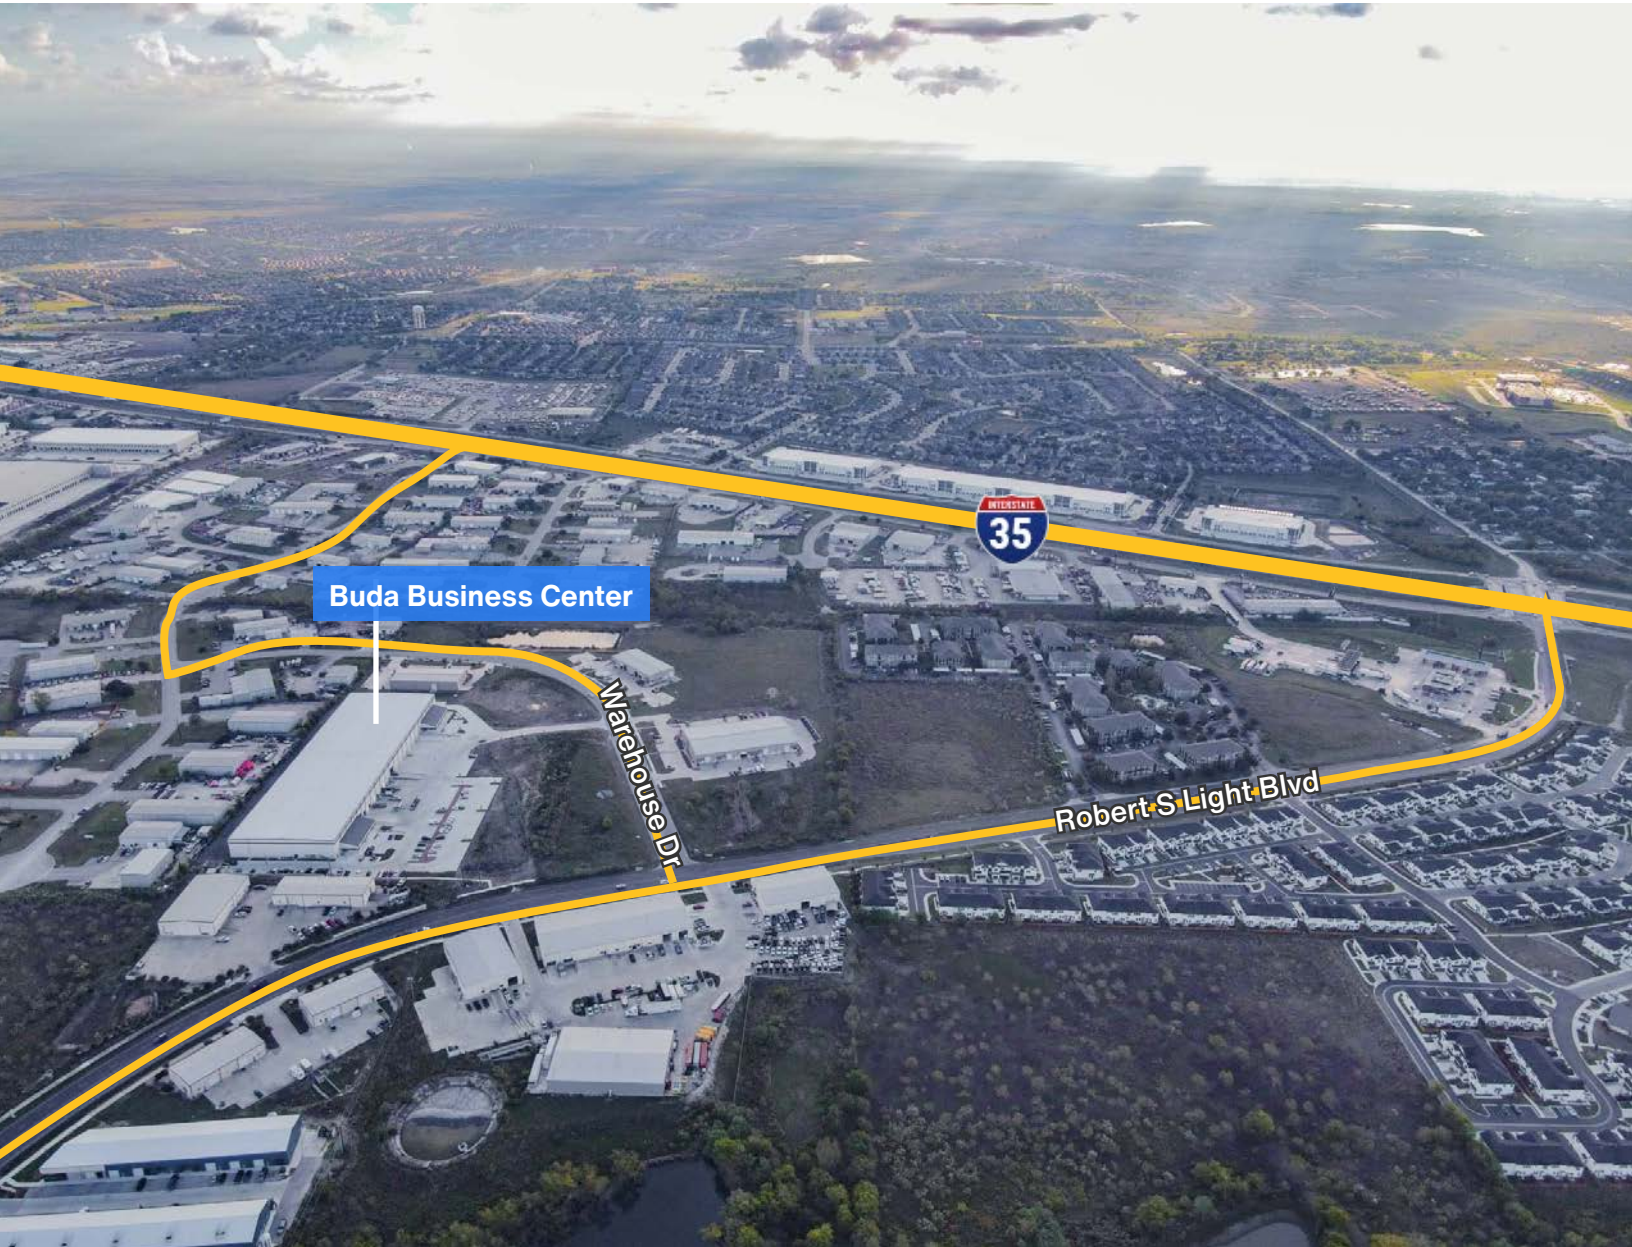

Buda Business Center

334 Warehouse Drive - Buda, TX 78710

13,125 SF
Warehouse Space

Davis Bass
bass@hpitx.com
(512) 203-5130

Brooks Benkendorfer
brooksbenkendorfer@hpitx.com
(512) 848-2582

No warranty or representation, expressed or implied, is made as to the accuracy of the information contained herein, and same is submitted subject to errors, omissions, change of price, rental or other conditions, withdrawal without notice, and to any special listing conditions imposed by the principals.