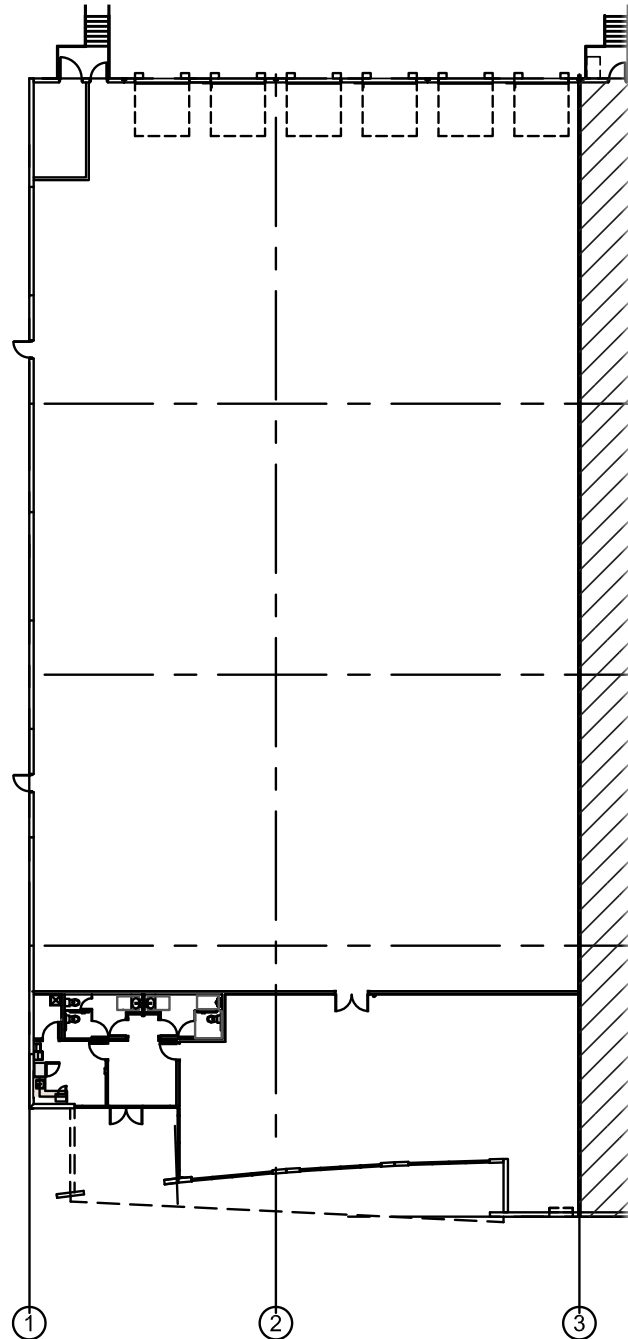

Freeport Tech Center South 3

6320 East Stassney Ln - Austin, TX 78744

21,223 SF
Bulk Warehouse

Available Suites

Suite 300 - 21,223 SF

Building Features

**85% Warehouse,
15% Office**

32' Clear Height

**54' x 52'
Column Spacing**

**56' x 210'
Average Bay Size**

**Rear Loading,
6 Dock High Doors**

**Located near Airport,
Oracle Campus and
Tesla Factory**

100% HVAC

End Cap Space

**Triple Freeport
Tax Exempt**

Freeport Tech Center South 3

21,223 SF
Bulk Warehouse

6320 East Stassney Ln - Austin, TX 78744

Freeport Tech Center South 3

21,223 SF
Bulk Warehouse

6320 East Stassney Ln - Austin, TX 78744