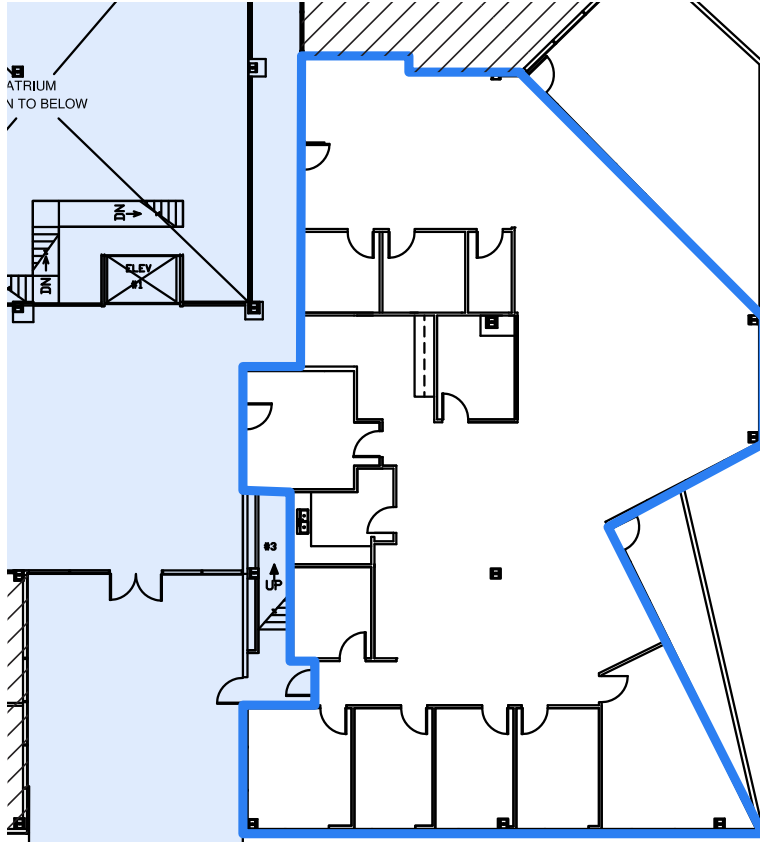

Wild Basin I

110 Wild Basin Road - 78746

Suite 270
4,882 SF

Richard Paddock
paddock@hpitx.com
(512) 538-0057

J.D. Lewis
jdlewis@hpitx.com
(512) 538-0064

Krista Sakamuri
ksakamuri@hpitx.com
(512) 538-0095

No warranty or representation, expressed or implied, is made as to the accuracy of the information contained herein, and same is submitted subject to errors, omissions, change of price, rental or other conditions, withdrawal without notice, and to any special listing conditions imposed by the principals.