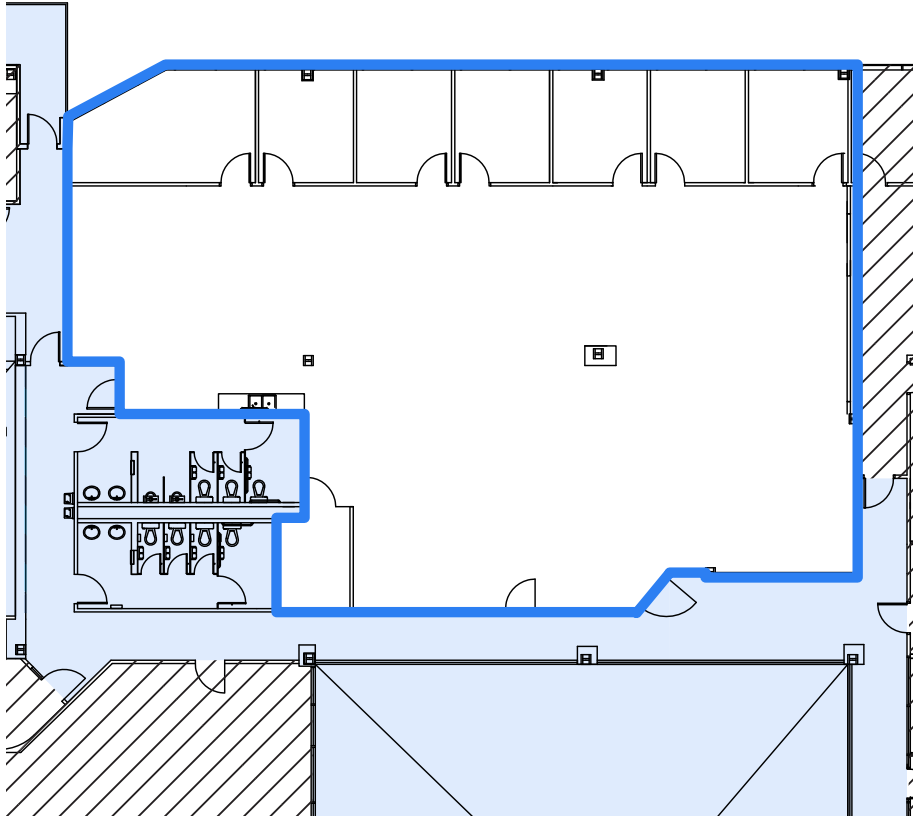

Wild Basin I

110 Wild Basin Road - 78746

Suite 210 4,270 SF

Richard Paddock
paddock@hpitx.com
(512) 538-0057

J.D. Lewis
jdlewis@hpitx.com
(512) 538-0064

Krista Sakamuri
ksakamuri@hpitx.com
(512) 538-0095

No warranty or representation, expressed or implied, is made as to the accuracy of the information contained herein, and same is submitted subject to errors, omissions, change of price, rental or other conditions, withdrawal without notice, and to any special listing conditions imposed by the principals.