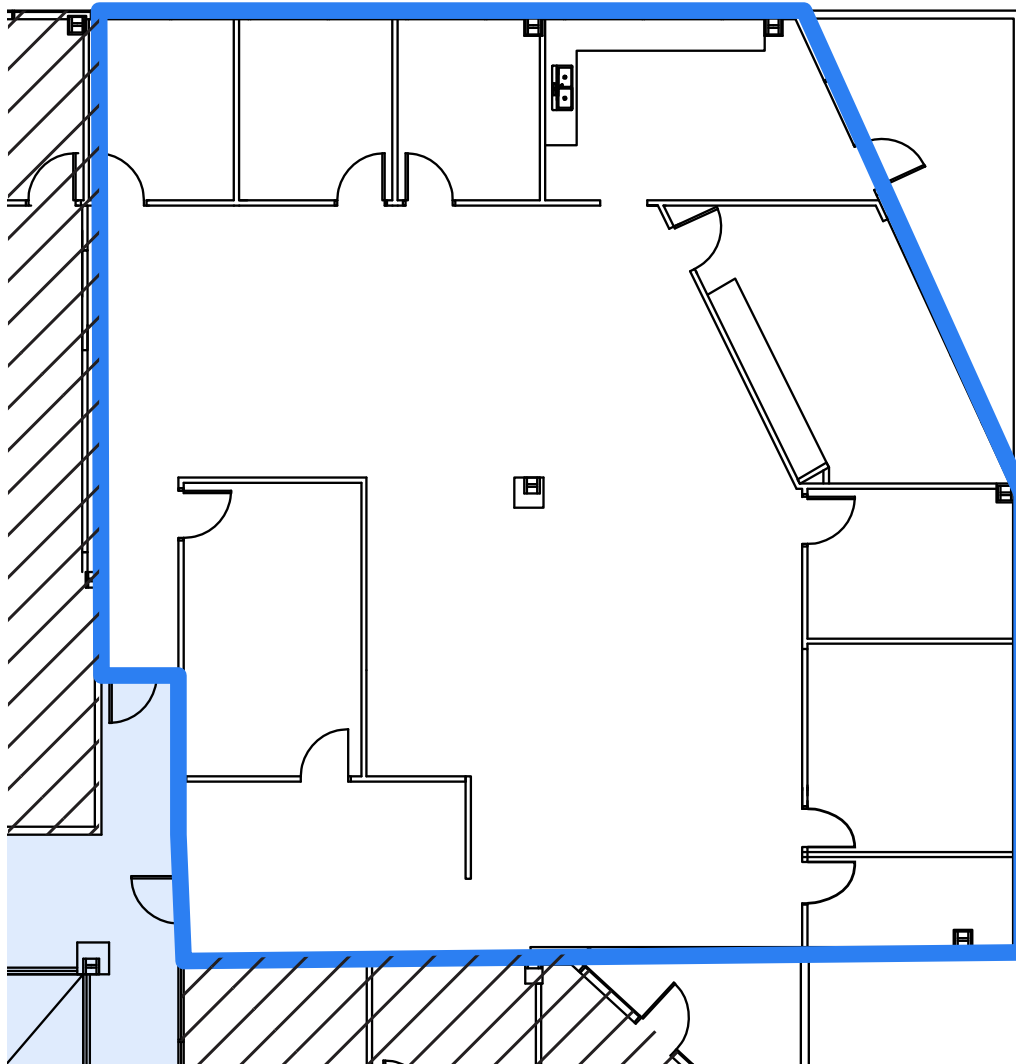

Wild Basin I

110 Wild Basin Road - 78746

Suite 200
3,875 SF

Richard Paddock
paddock@hpitx.com
(512) 538-0057

J.D. Lewis
jdlewis@hpitx.com
(512) 538-0064

Krista Sakamuri
ksakamuri@hpitx.com
(512) 538-0095

No warranty or representation, expressed or implied, is made as to the accuracy of the information contained herein, and same is submitted subject to errors, omissions, change of price, rental or other conditions, withdrawal without notice, and to any special listing conditions imposed by the principals.