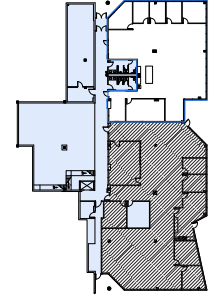

Wild Basin I

110 Wild Basin Road - 78746

Suite 150 4,467 SF

Plug & Play Suite

Richard Paddock
paddock@hpitx.com
(512) 538-0057

J.D. Lewis
jdlewis@hpitx.com
(512) 538-0064

Krista Sakamuri
ksakamuri@hpitx.com
(512) 538-0095

No warranty or representation, expressed or implied, is made as to the accuracy of the information contained herein, and same is submitted subject to errors, omissions, change of price, rental or other conditions, withdrawal without notice, and to any special listing conditions imposed by the principals.