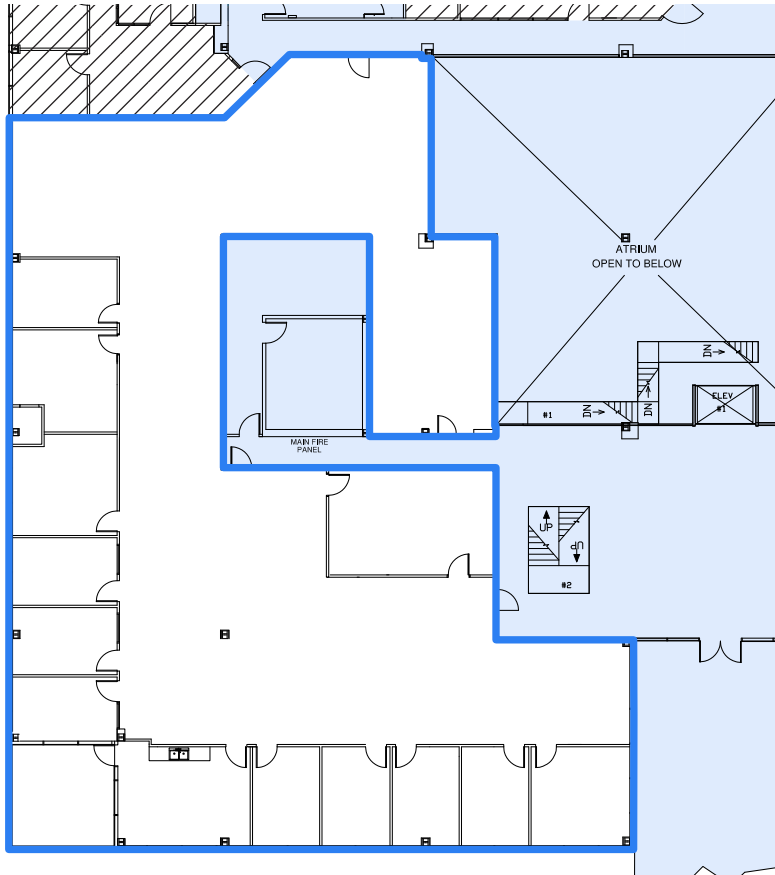

Wild Basin I

110 Wild Basin Road - 78746

Suite 250 8,381 SF

Richard Paddock
paddock@hpitx.com
(512) 538-0057

J.D. Lewis
jdlewis@hpitx.com
(512) 538-0064

Krista Sakamuri
ksakamuri@hpitx.com
(512) 538-0095

No warranty or representation, expressed or implied, is made as to the accuracy of the information contained herein, and same is submitted subject to errors, omissions, change of price, rental or other conditions, withdrawal without notice, and to any special listing conditions imposed by the principals.