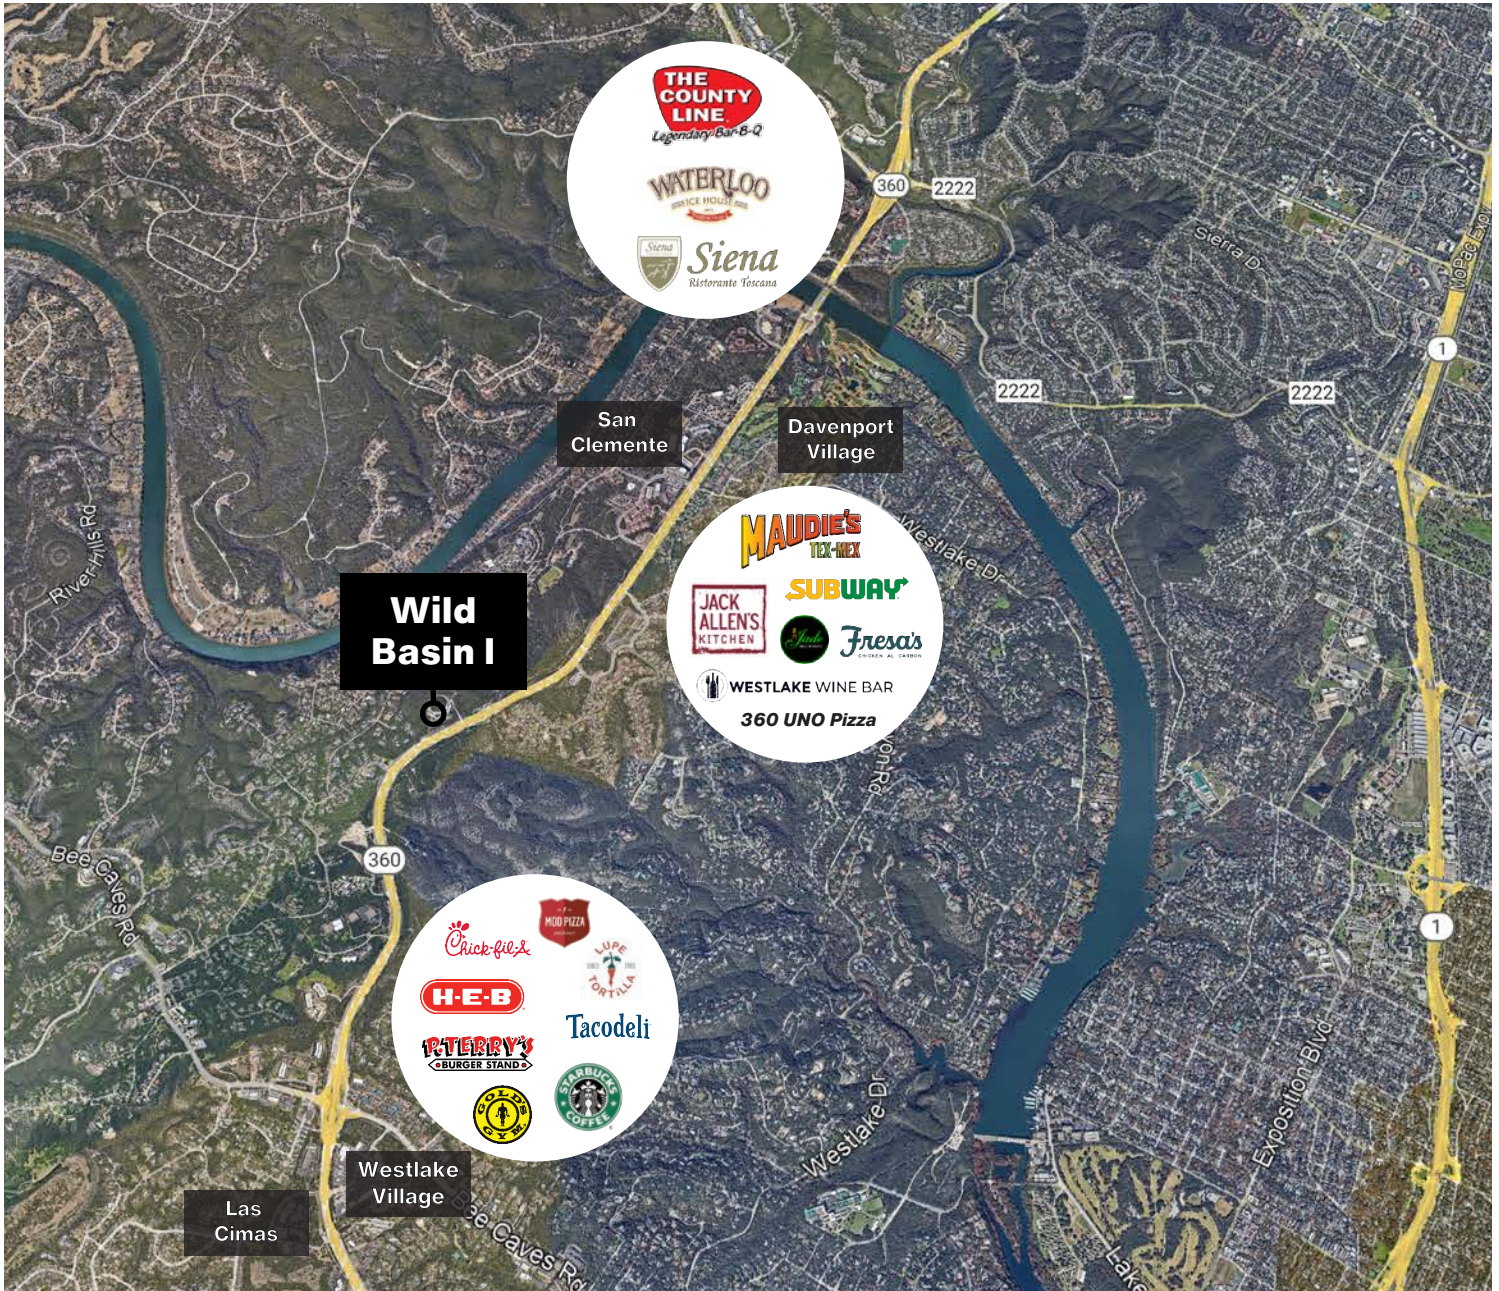

Wild Basin I

110 Wild Basin Road - 78746

Nearby Retail Options

Richard Paddock
paddock@hpitx.com
(512) 538-0057

J.D. Lewis
jdlewis@hpitx.com
(512) 538-0064

Krista Sakamuri
ksakamuri@hpitx.com
(512) 538-0095

No warranty or representation, expressed or implied, is made as to the accuracy of the information contained herein, and same is submitted subject to errors, omissions, change of price, rental or other conditions, withdrawal without notice, and to any special listing conditions imposed by the principals.