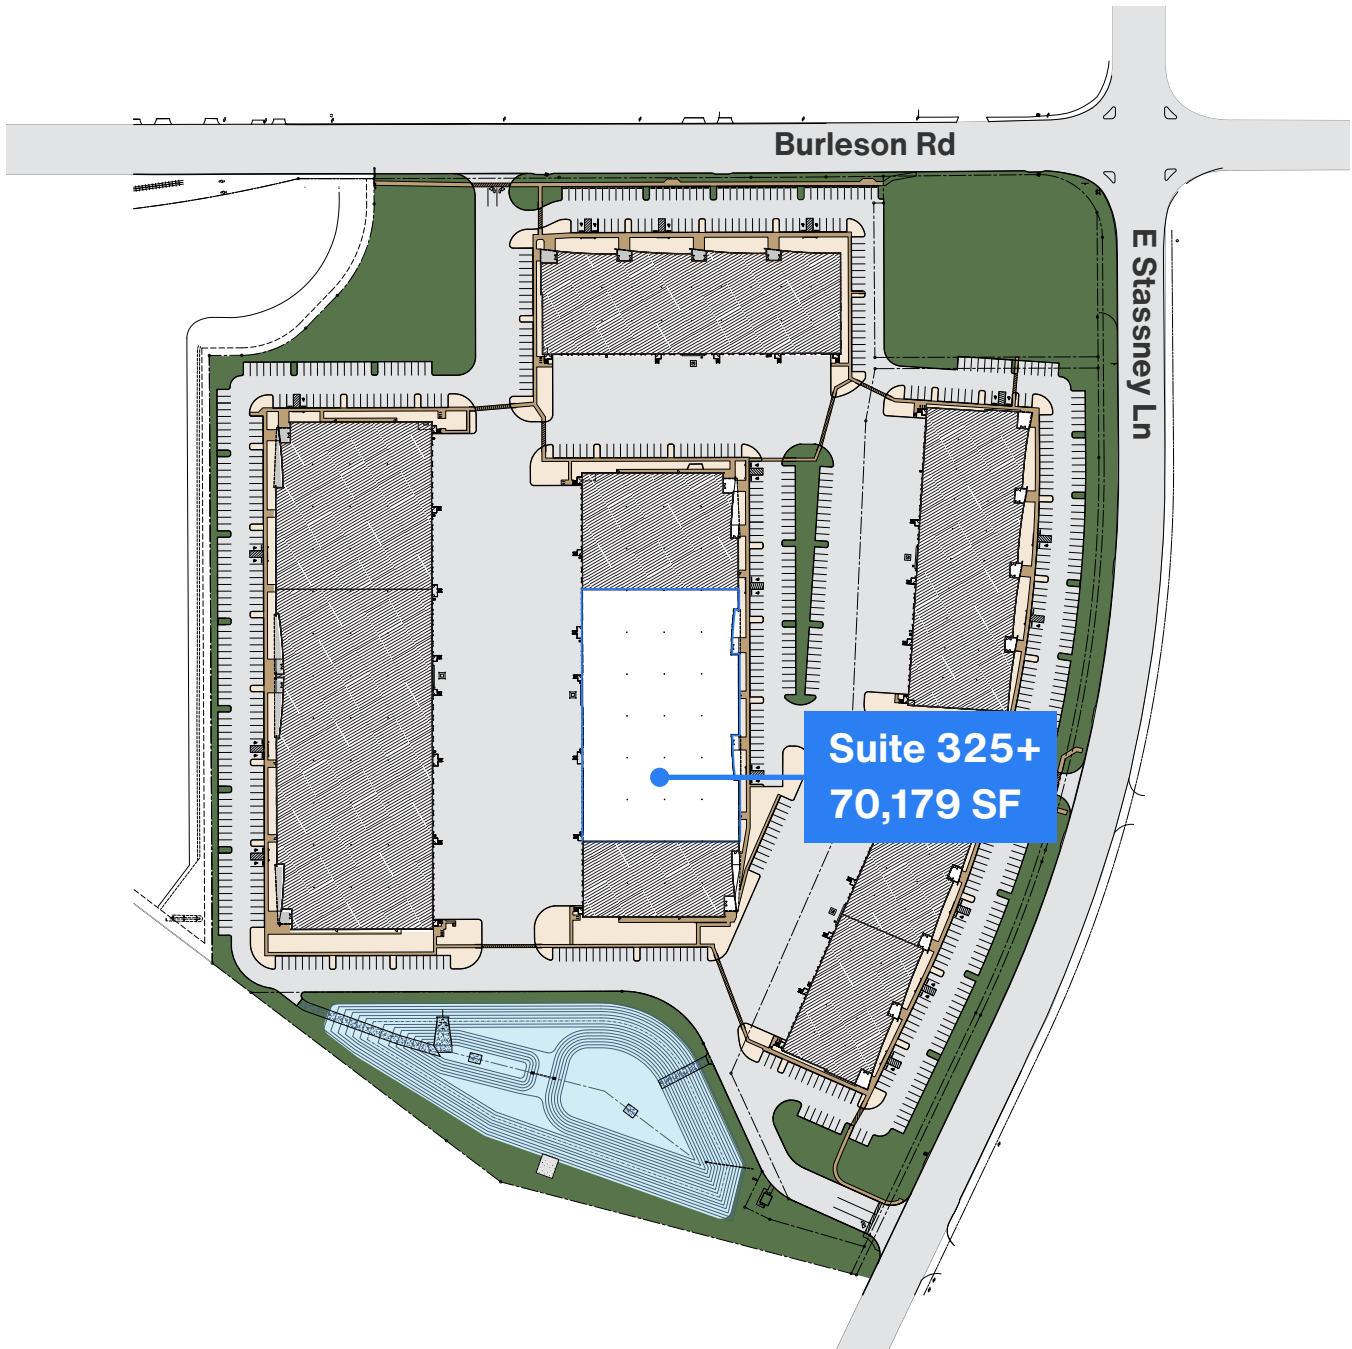

Freeport Tech Center South 3

6320 East Stassney Ln - Austin, TX 78744

35,000 - 70,179 SF
Bulk Warehouse

Available Suites

Suite 325 + 350 -
35,000 - 70,179 SF

Building Features

Bulk Warehouse,
> 5% Office

32' Clear Height

54' x 52'
Column Spacing

56' x 210'
Average Bay Size

Rear Loading,
15 Dock High Doors

Located near Airport,
Oracle Campus and
Tesla Factory

Triple Freeport
Tax Exempt

Freeport Tech Center South 3

35,000 - 70,179 SF
Bulk Warehouse

6320 East Stassney Ln - Austin, TX 78744

Freeport Tech Center South 3

35,000 - 70,179 SF
Bulk Warehouse

6320 East Stassney Ln - Austin, TX 78744

Freeport Tech Center South 3

6320 East Stassney Ln - Austin, TX 78744

35,000 - 70,179 SF
Bulk Warehouse