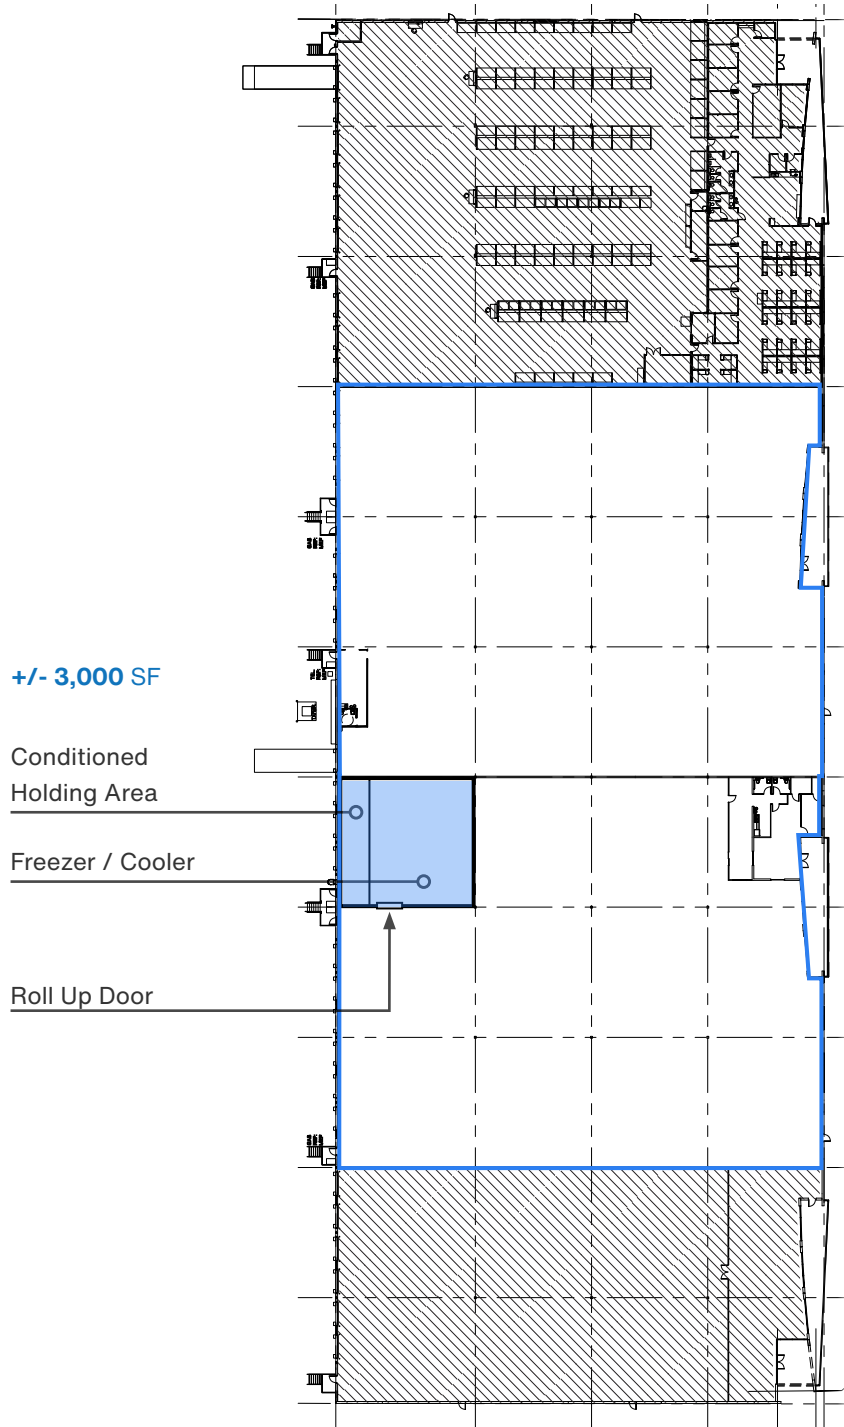

Freeport Tech Center South 3

35,000 - 70,179 SF
Bulk Warehouse

6320 East Stassney Ln - Austin, TX 78744