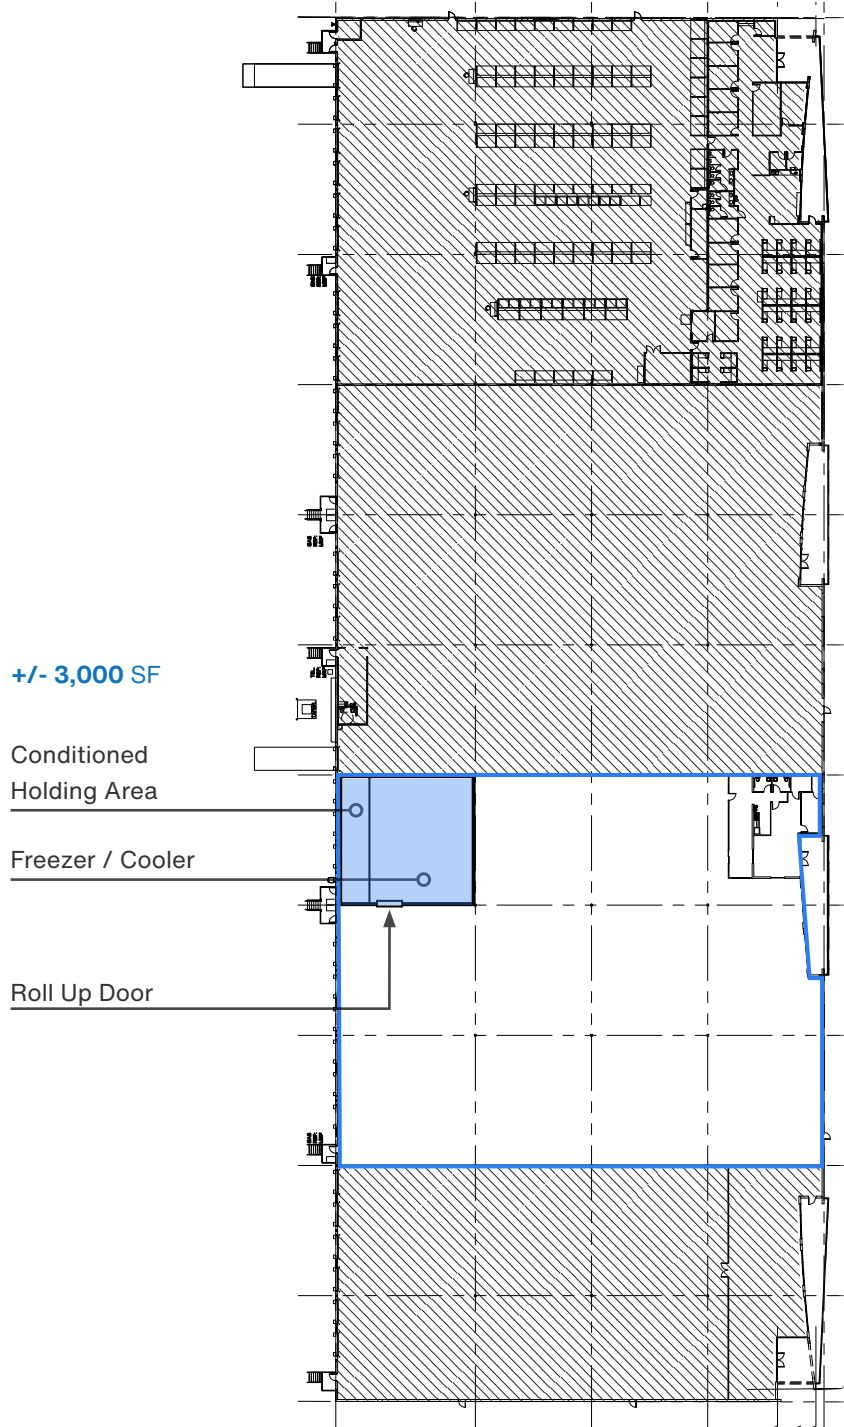

Freeport Tech Center South 3

35,451 SF
Bulk Warehouse

6320 East Stassney Ln - Austin, TX 78744