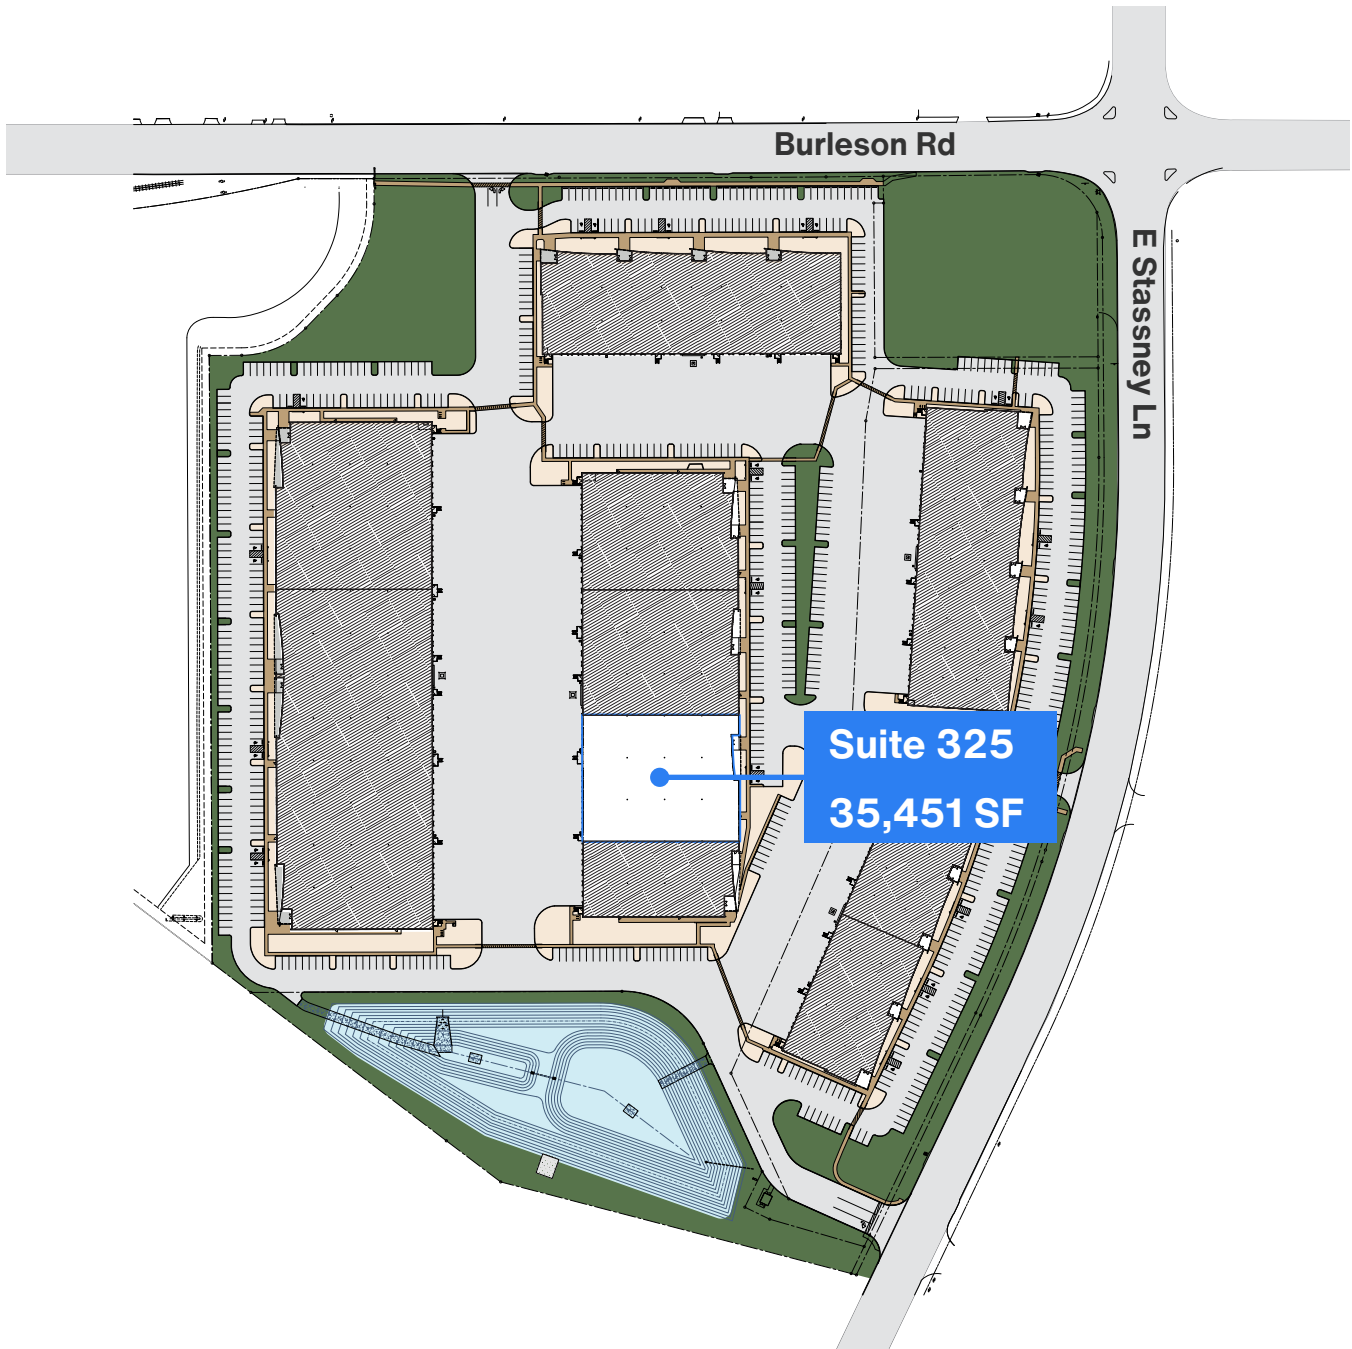

## Building Features

**Bulk Warehouse,  
> 10% Office**

**32' Clear Height**

**54' x 52'  
Column Spacing**

**56' x 210'  
Average Bay Size**

**Rear Loading,  
9 Dock High Doors**

**Located near Airport,  
Oracle Campus and  
Tesla Factory**

**Triple Freeport  
Tax Exempt**

Available Suites

**Suite 325 - 35,451 SF**

# Freeport Tech Center South 3

**35,451 SF**  
**Bulk Warehouse**

6320 East Stassney Ln - Austin, TX 78744