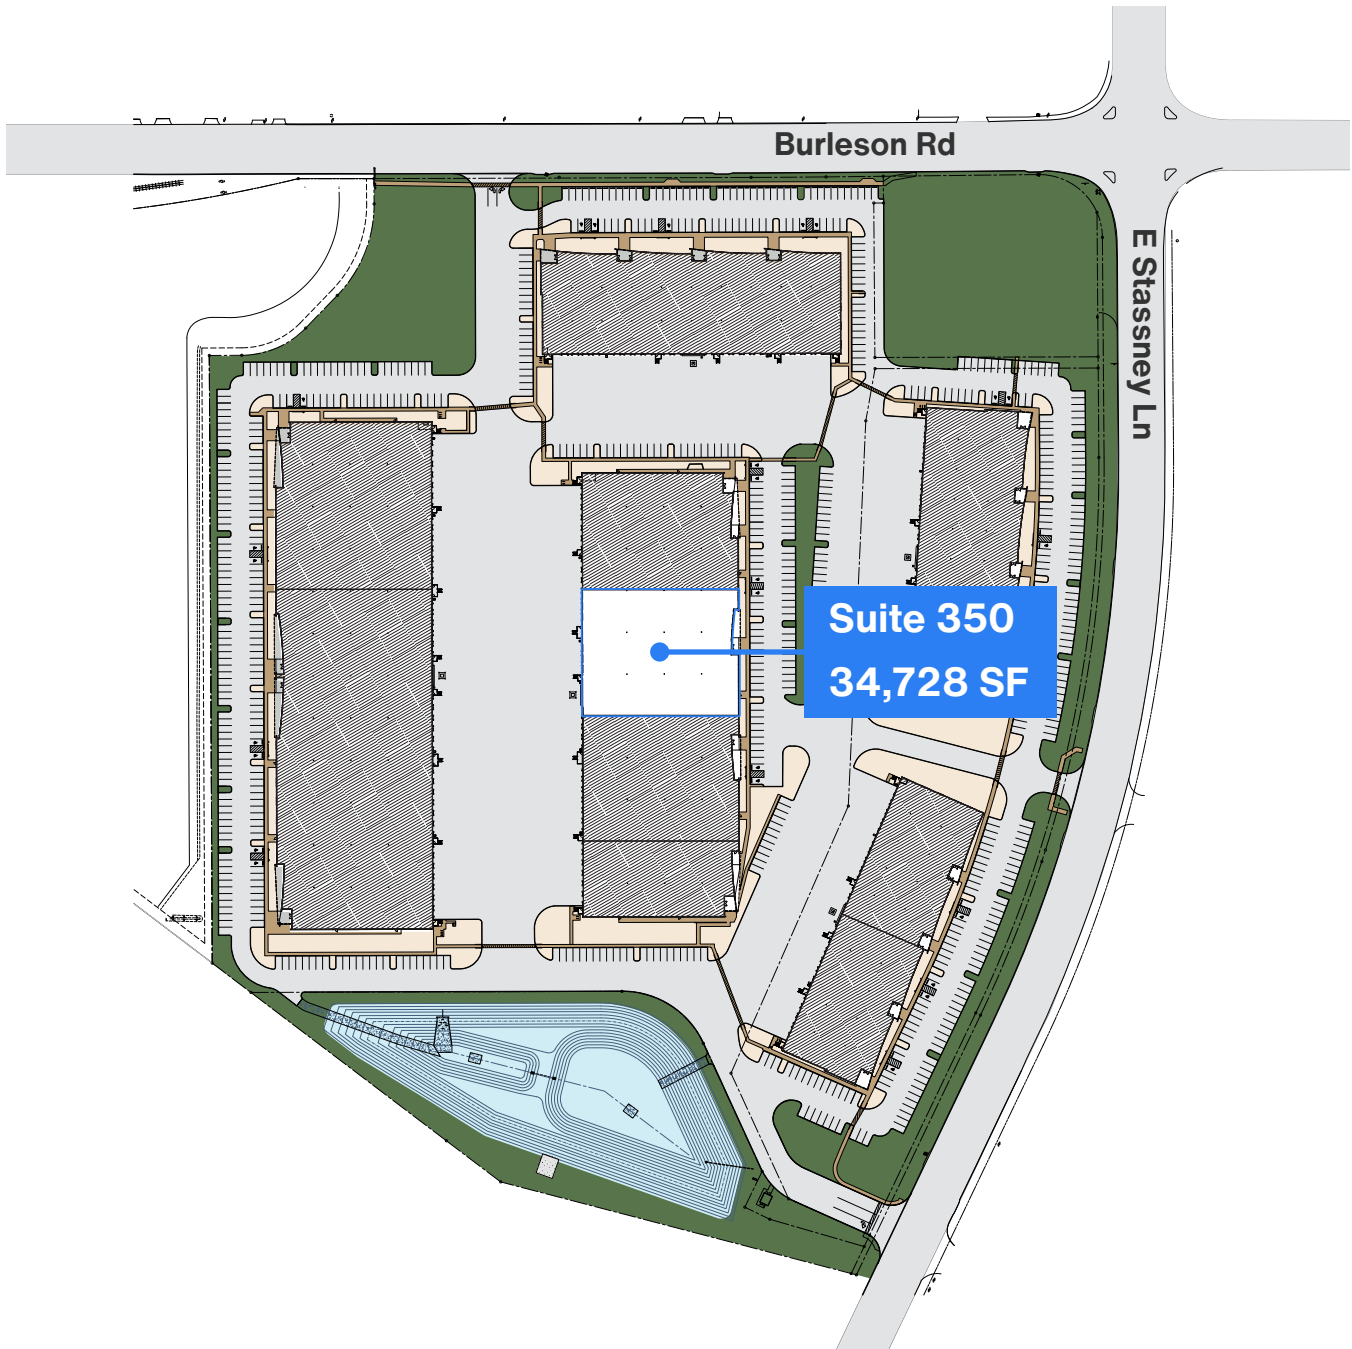

## Building Features

**Bulk Warehouse**

**32' Clear Height**

**54' x 52'  
Column Spacing**

**56' x 210'  
Average Bay Size**

**Rear Loading,  
6 Dock High Doors**

**Located near Airport,  
Oracle Campus and  
Tesla Factory**

**Triple Freeport  
Tax Exempt**

Available Suites

**Suite 350 - 34,728 SF**

# Freeport Tech Center South 3

**34,728 SF**  
**Bulk Warehouse**

6320 East Stassney Ln - Austin, TX 78744