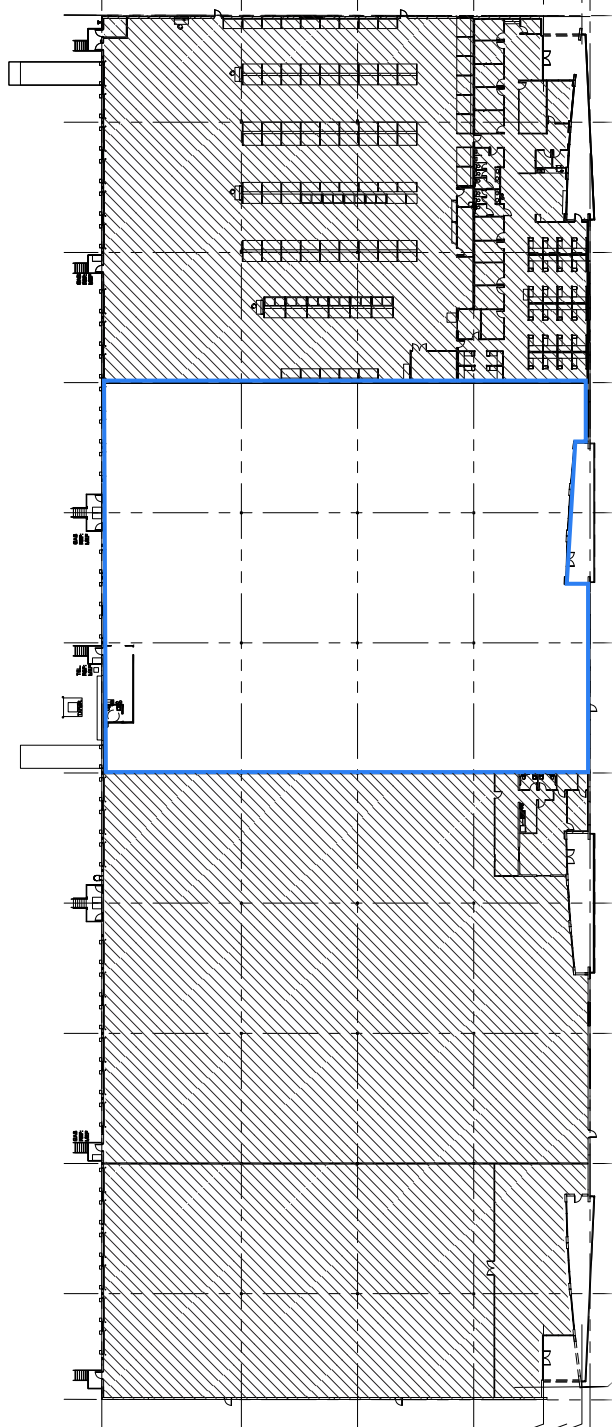

## Building Features

**Bulk Warehouse**

**32' Clear Height**

**54' x 52'  
Column Spacing**

**56' x 210'  
Average Bay Size**

**Rear Loading,  
6 Dock High Doors**

**Located near Airport,  
Oracle Campus and  
Tesla Factory**

**Triple Freeport  
Tax Exempt**

Available Suites

**Suite 350 - 34,728 SF**

# Freeport Tech Center South 3

**34,728 SF**  
**Bulk Warehouse**

6320 East Stassney Ln - Austin, TX 78744