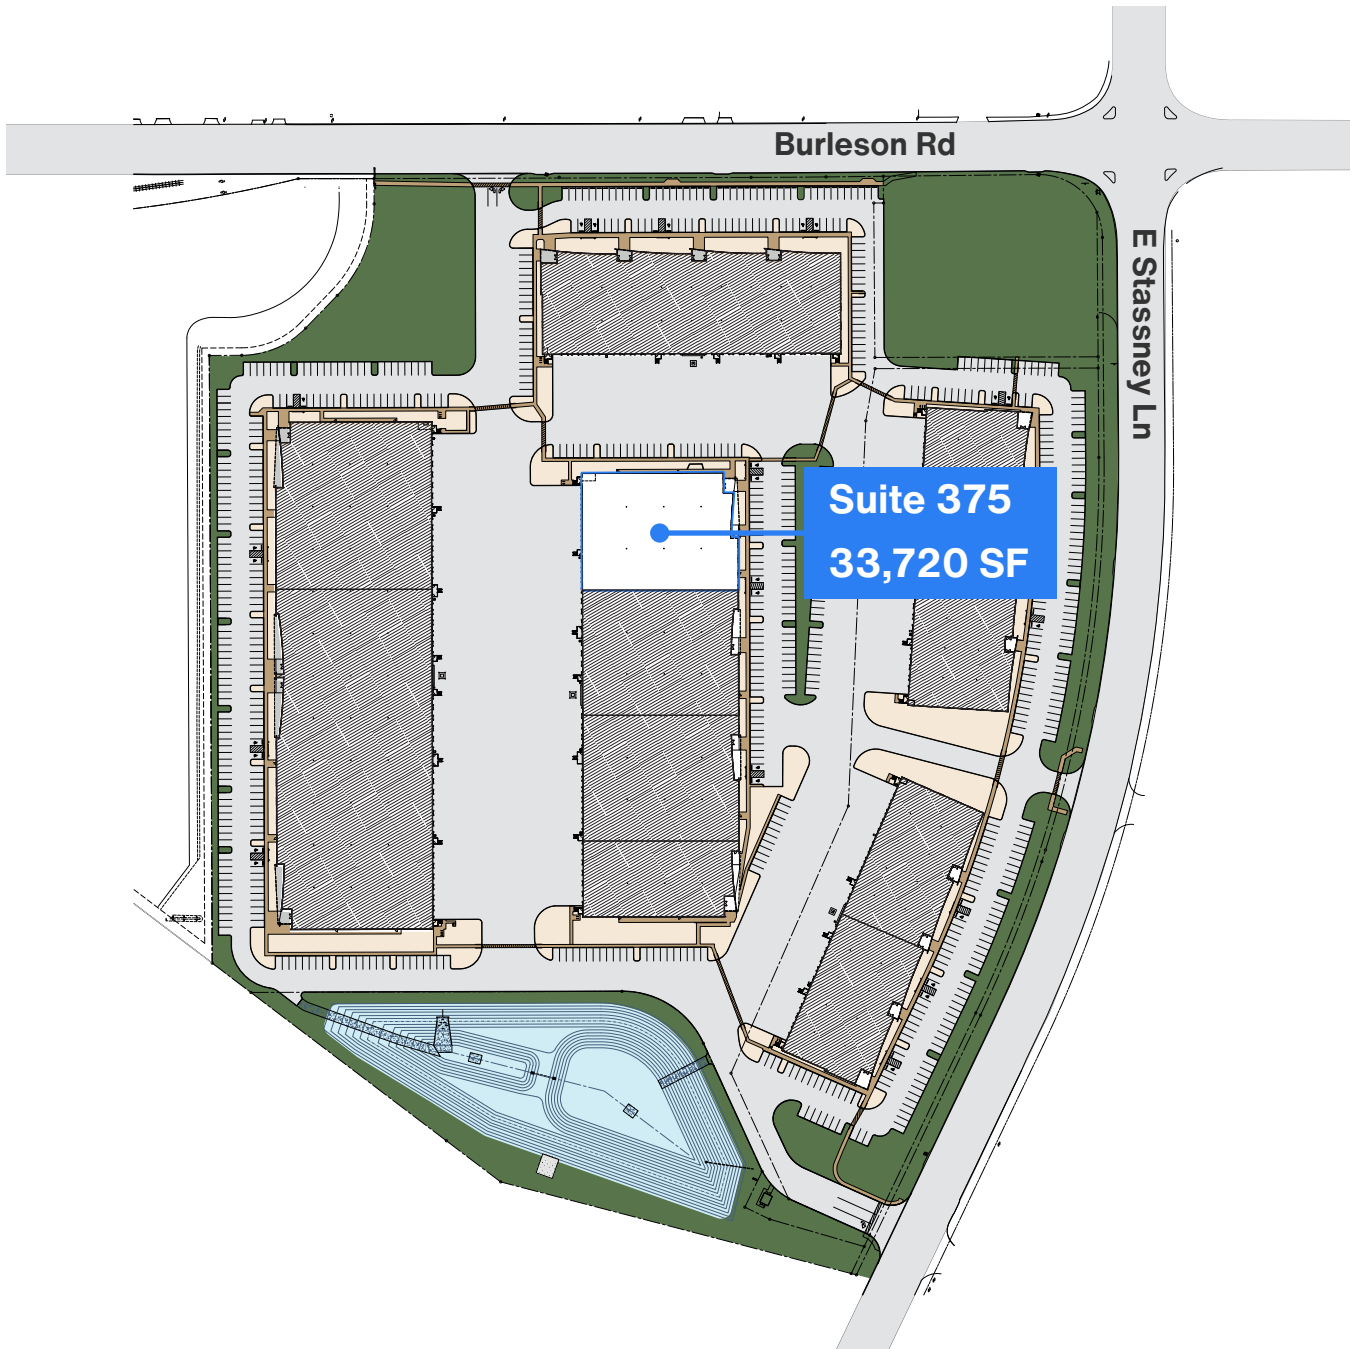

Freeport Tech Center South 3

33,720 SF
Bulk Warehouse

6320 East Stassney Ln - Austin, TX 78744