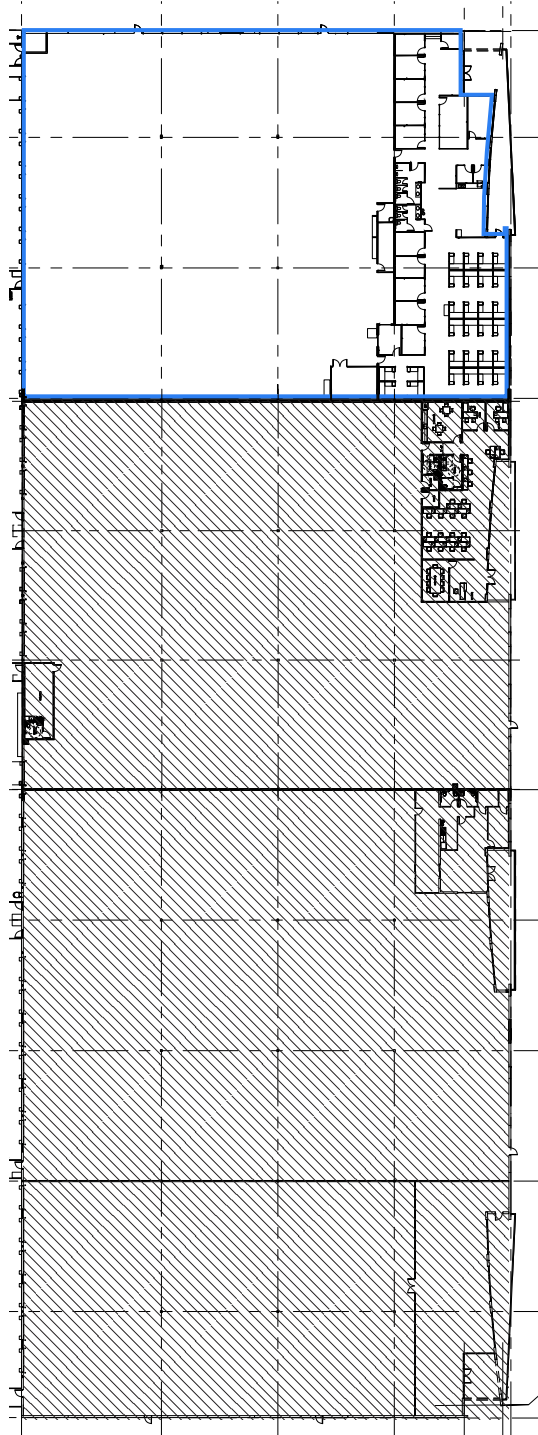

Freeport Tech Center South 3

6320 East Stassney Ln - Austin, TX 78744

33,720 SF Bulk Warehouse

Available Suites

Suite 375 - 33,720 SF

Building Features

Bulk Warehouse

2,695 SF Office

**54' x 52'
Column Spacing**

**56' x 210'
Average Bay Size**

**Rear Loading,
6 Dock High Doors**

**Located near Airport,
Oracle Campus and
Tesla Factory**

32' Clear Height

**Triple Freeport
Tax Exempt**

Freeport Tech Center South 3

33,720 SF
Bulk Warehouse

6320 East Stassney Ln - Austin, TX 78744

Freeport Tech Center South 3

33,720 SF
Bulk Warehouse

6320 East Stassney Ln - Austin, TX 78744

Freeport Tech Center South 3

33,720 SF
Bulk Warehouse