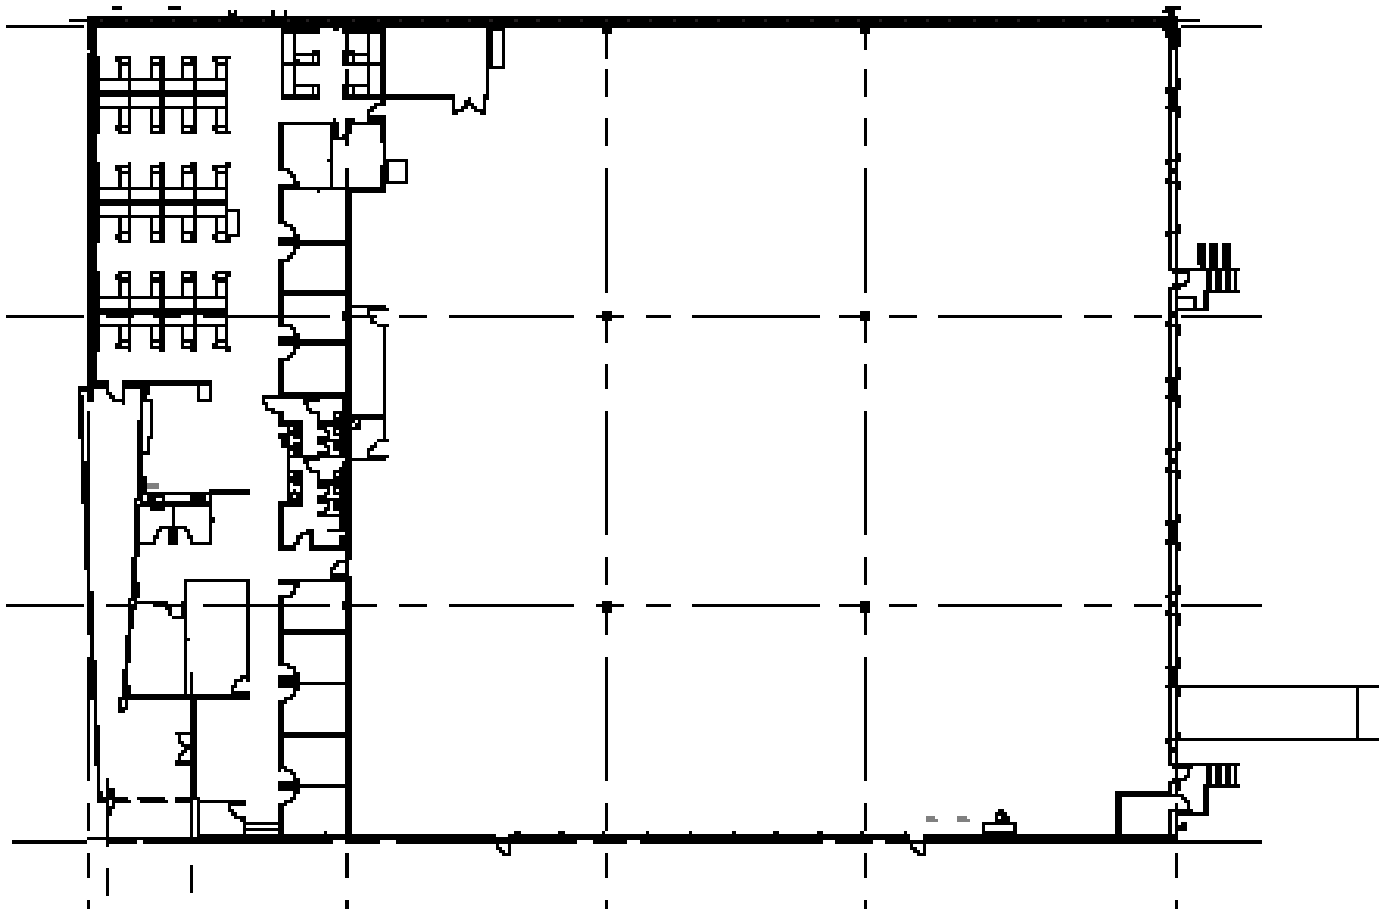

Freeport Tech Center South 3

33,720 SF
Bulk Warehouse

6320 East Stassney Ln - Austin, TX 78744