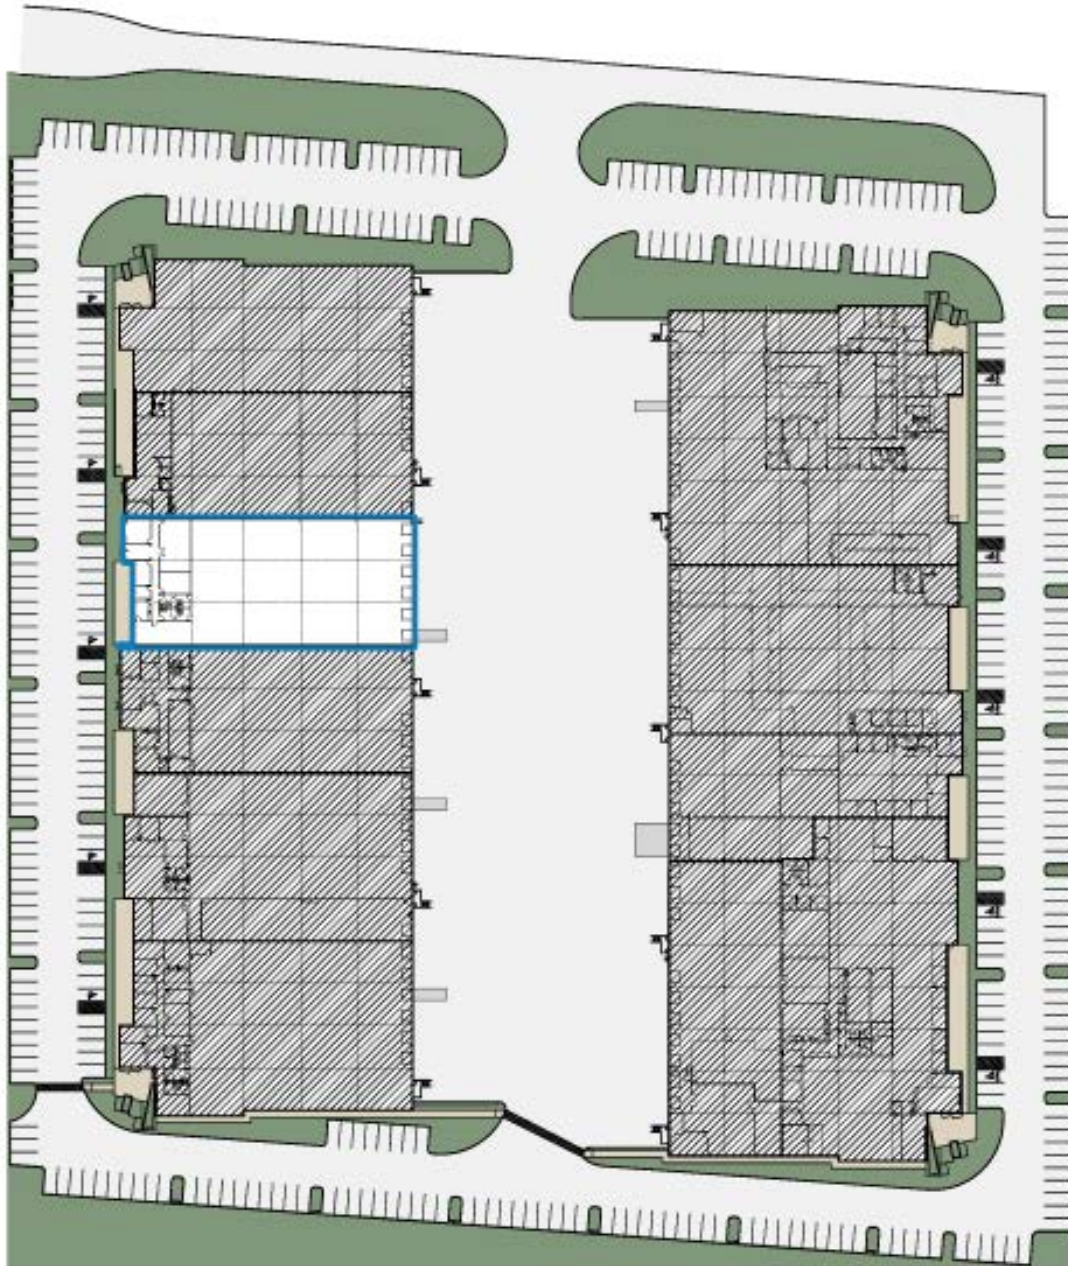

Pecan 130

3813 A Helios Way - Pflugerville, TX 78660

Suite A160
18,000 SF

Davis Bass
bass@hpitx.com
(512) 203-5130

Brooks Benkendorfer
brooks@hpitx.com
(512) 848-2582

Will Thomas
wthomas@hpitx.com
(512) 835-4455

No warranty or representation, expressed or implied, is made as to the accuracy of the information contained herein, and same is submitted subject to errors, omissions, change of price, rental or other conditions, withdrawal without notice, and to any special listing conditions imposed by the principals.