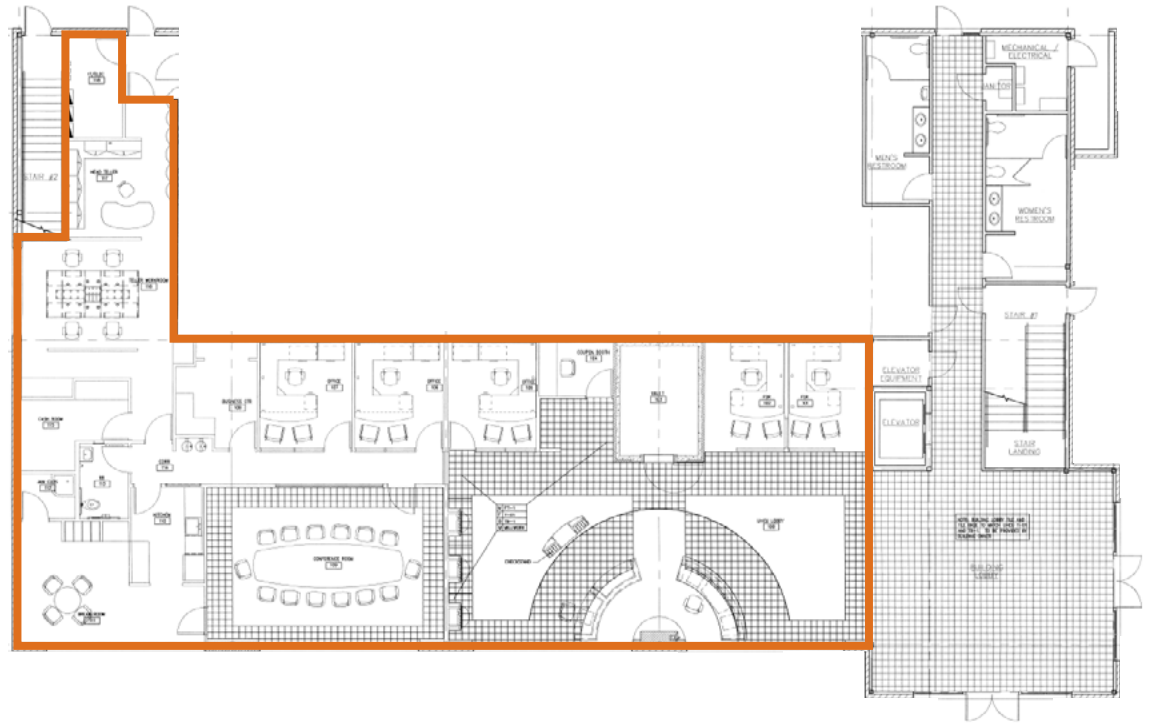

KRISTA SAKAMURI | (630) 400-6574 | ksakamuri@hpitx.com

SUITE 100 HIGHLIGHTS

Size: 4,700 SF

- Can be combined with Suite 110 for a total of 6,779 SF

Base Rent: \$24.00/SF NNN

Operating Expenses: \$12.50/SF

Expiration: June 30, 2027

Available Now

Parking: 4.0/1,000 SF

Furniture Available

SUITE 100 HIGHLIGHTS

FEATURES:

- High-end, Class A bank space with direct lobby exposure and a connected drive-through area.
- Layout consists of a reception area, 6 private offices, a phone room, a large conference room, a break room, and a private restroom.
- Bank Vault
- Building and monument signage available

DIRECT LOBBY EXPOSURE

BREAK ROOM

SUITE 110 HIGHLIGHTS

Size: 2,079 SF

- Can be combined with Suite 100 for a total of 6,779 SF

Base Rent: \$24.00/SF NNN
Operating Expenses: \$12.50/SF

Expiration: June 30, 2027

Available Now

Parking: 4.0/1,000 SF

Furniture Available

SUITE 110 HIGHLIGHTS

FEATURES:

- 100% hard wall office layout that consists of 9 private offices, a lobby area, and a break room
- Ideal space for back-office executives, law firms, and financial services firms