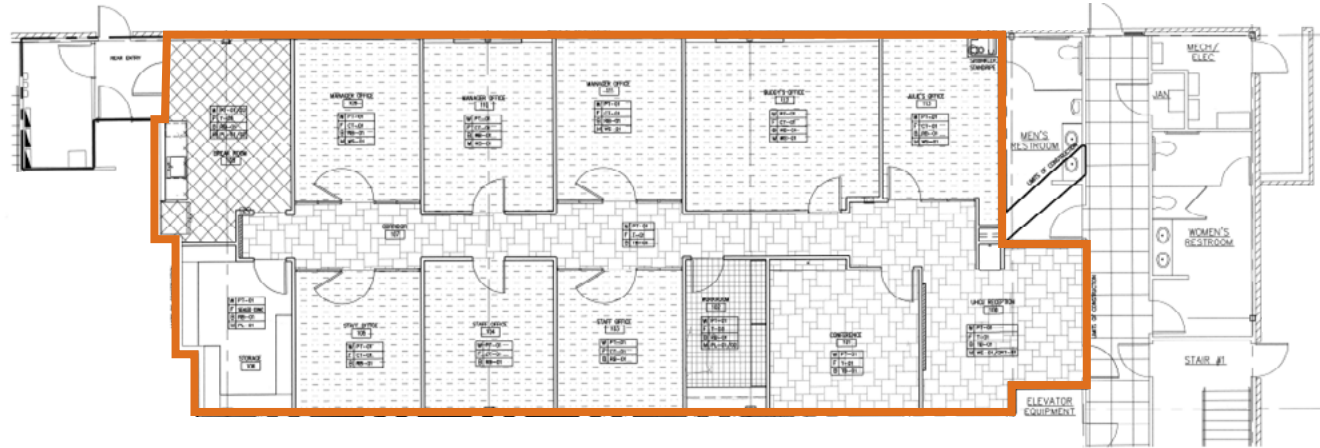

KRISTA SAKAMURI | (630) 400-6574 | ksakamuri@hpitx.com

SUITE 100 HIGHLIGHTS

Size: 4,700 SF

- Can be combined with Suite 110 for a total of 6,779 SF

Base Rent: \$24.00/SF NNN

Operating Expenses: \$12.50/SF

Expiration: June 30, 2027

Available Now

Parking: 4.0/1,000 SF

Furniture Available

SUITE 100 HIGHLIGHTS

FEATURES:

- High-end, Class A bank space with direct lobby exposure and a connected drive-through area.
- Layout consists of a reception area, 6 private offices, a phone room, a large conference room, a break room, and a private restroom.
- Bank Vault
- Building and monument signage available

DIRECT LOBBY EXPOSURE

BREAK ROOM

SUITE 110 HIGHLIGHTS

Size: 2,079 SF

- Can be combined with Suite 100 for a total of 6,779 SF

Base Rent: \$24.00/SF NNN
Operating Expenses: \$12.50/SF

Expiration: June 30, 2027

Available Now

Parking: 4.0/1,000 SF

Furniture Available

SUITE 110 HIGHLIGHTS

FEATURES:

- 100% hard wall office layout that consists of 9 private offices, a lobby area, and a break room
- Ideal space for back-office executives, law firms, and financial services firms